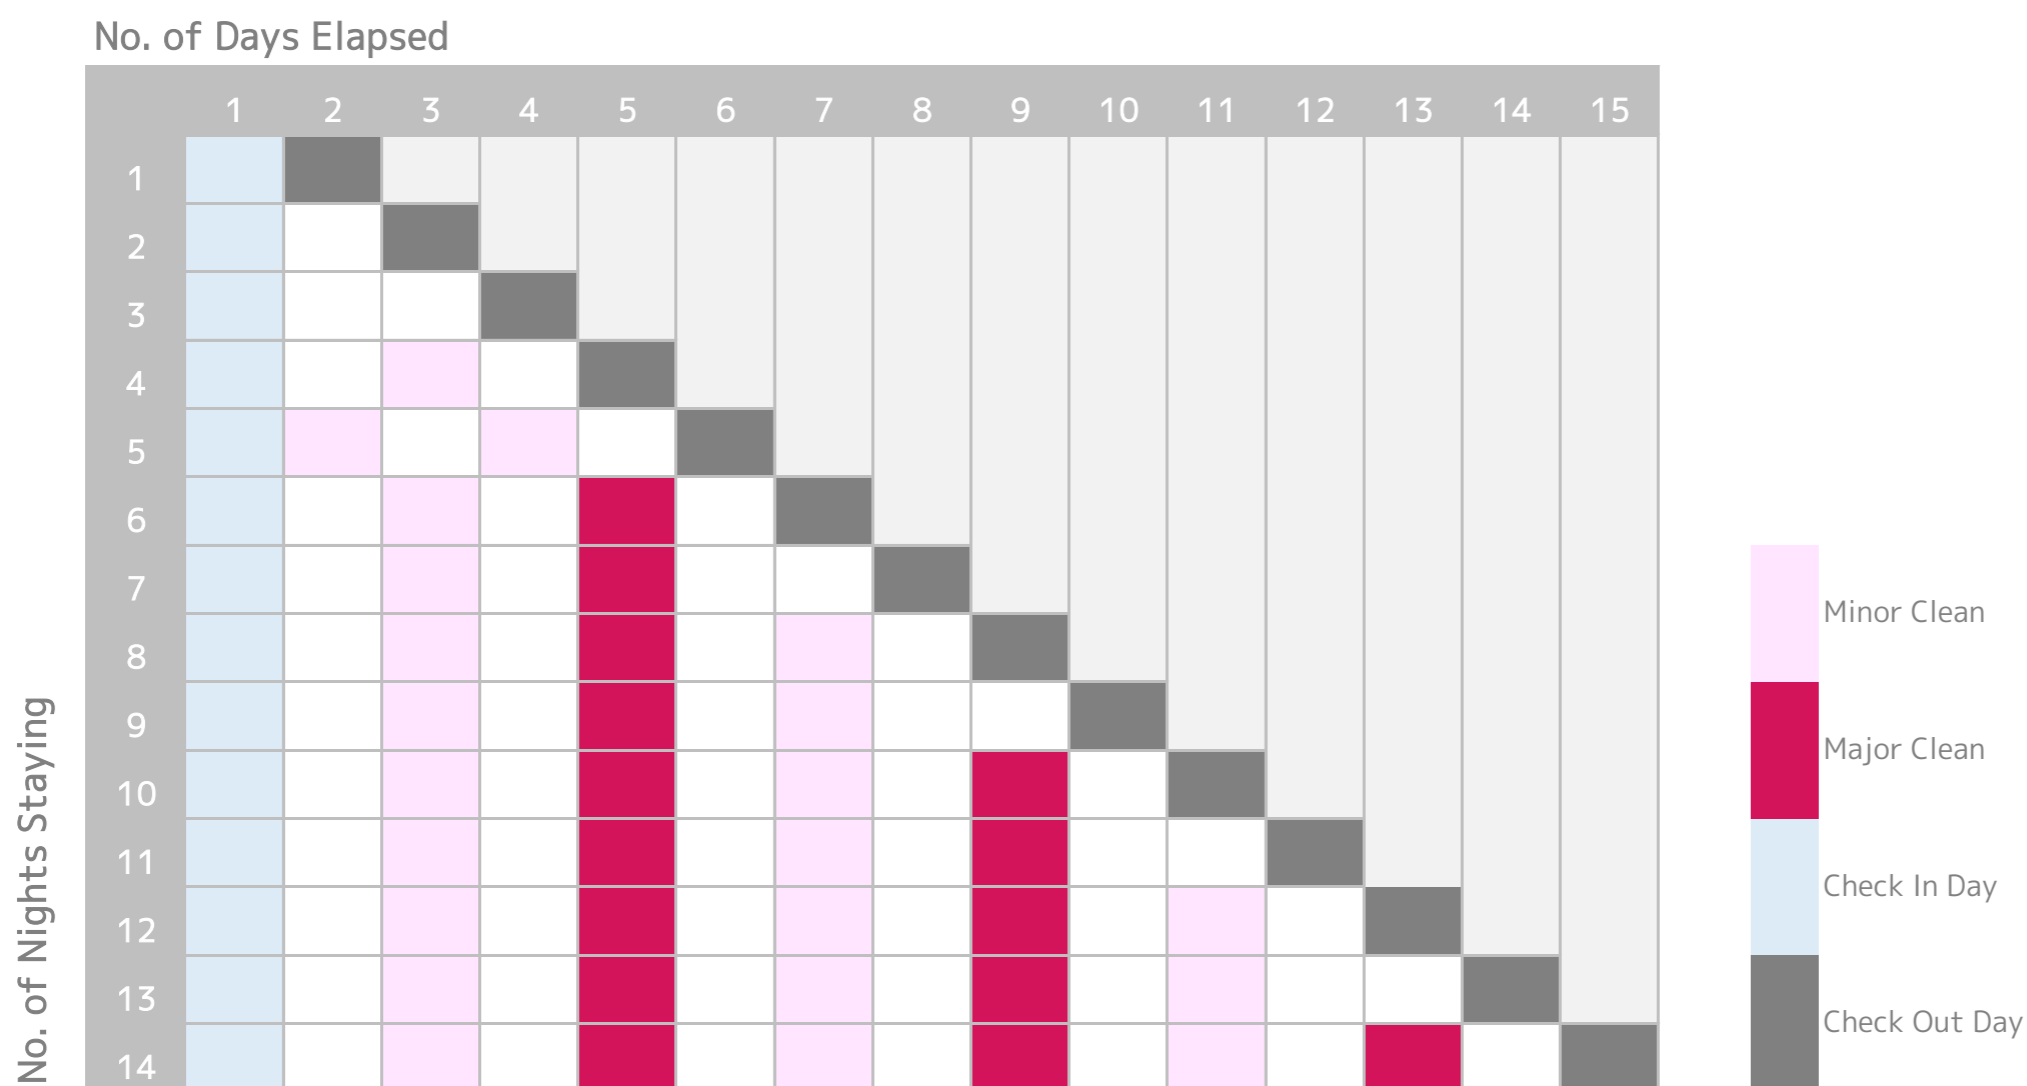

Vacation Niseko Accommodation

Cleaning Procedures 2018-19

MUSE Niseko, LOFT Niseko, Aspect

Standard Cleaning Schedule:

Cleaning Procedures:

Major Clean (10 AM - 4 PM)

General

- Garbage collection
- Linen & towel change
- Floor cleaning of whole property
- Wipe down whole property (tables, shelves and the other furniture)
- Restock laundry powder, remove lint from washing machine
- Restock tissues

Kitchen

- Dish washing (dishes/cutlery/glassware placed in sink only)
- Kitchen sink/kitchen tap cleaning
- Remove dirty spots from kitchen floor
- Restock dish washing liquid and dish washer powder
- Clean outside of fridge doors and cooker door
- Clean toaster and microwave

Minor Clean (10 AM - 4 PM)

General

- Garbage collection
- Towel change (including bath mats and dish towels)
- Bed making in all bedrooms

Kitchen

- Dish washing (dishes/cutlery/glassware placed in sink only)
- Kitchen sink/kitchen tap cleaning
- Remove dirty spots from kitchen floor

Bath, Shower & Toilets

- Restock toilet paper
- Clean sink, toilet, showers, baths (remove dirt, moisture)
- Clean hair / refuse from drains
- Toilet seat cleaning

Cleaning Conditions

- Cleaning staff will enter rooms sequentially from 10 AM, and cannot take requests for cleaning times.
- Housekeeping may need to move luggage/personal belongings when cleaning the unit. Guests should not leave any belongings on/in beds prior to cleaning.
- **Extra Cleaning** outside of what is detailed above may be organised at an additional charge; cleaning should be booked at the latest by 3 PM on the day prior to arrival.
- Guests should inquire at reception regarding additional linen; extra charges may apply.